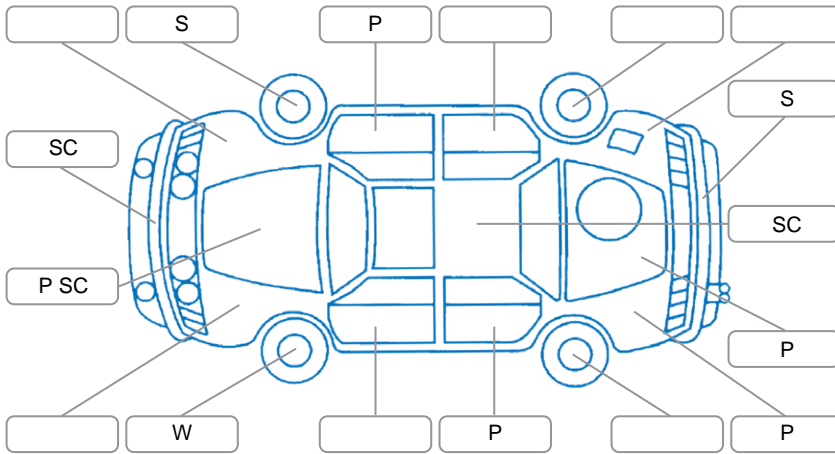

Report ID:	25,883,825	Version:	1
Created:	29 Jun 2026		

Make:	Nissan	Model:	Qashqai
Body Style:	SUV	Year:	2021
Rego No.:	NRR937	Rego Expiry:	29 Jun 2026
WoF Expiry:	25 Oct 2026	Odometer:	91,240 Kms
Good No.:	25883825	VIN:	SJNFBAJ11A2993892
Next Service:	102235	Service History:	No

Key
 S = Scratch R = Rust C = Crack * = Decals W = Significant scuffs
 D = Dent PT = Paint defect P = Pin dent SC = Stone Chips

Note: some defects and blemishes may not be displayed in the diagram

Body Inspection Comments

W/Screen crack left side .

Conditions During Body Inspection

Dry

Under Carriage and Under Bonnet Inspection Comments

Interior Comments

Seats:	Good
Carpets:	Good
Panels:	Good
Dashboard:	Good

General Comments