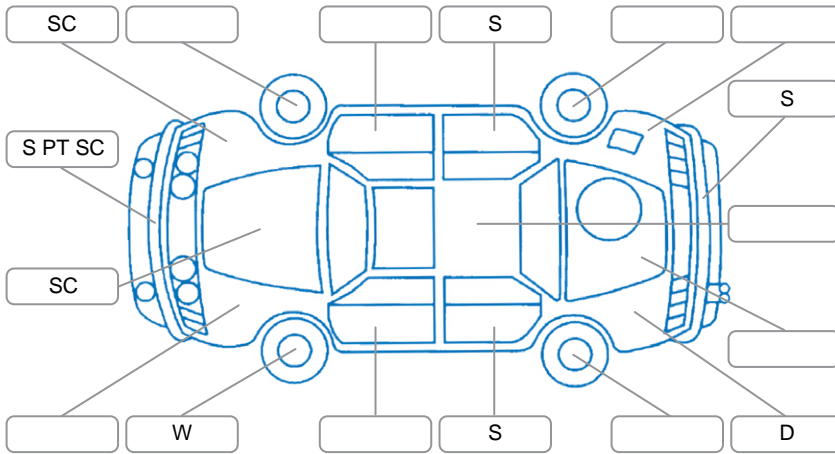

Key

S = Scratch R = Rust C = Crack * = Decals W = Significant scuffs
 D = Dent PT = Paint defect P = Pin dent SC = Stone Chips

Note: some defects and blemishes may not be displayed in the diagram

Body Inspection Comments

Hood lining sagging, Rear cup Holder Broken , Front Bumper lower grill broken ,

Conditions During Body Inspection

Dry

Under Carriage and Under Bonnet Inspection Comments

Oil seepage lower engine Area.

Interior Comments