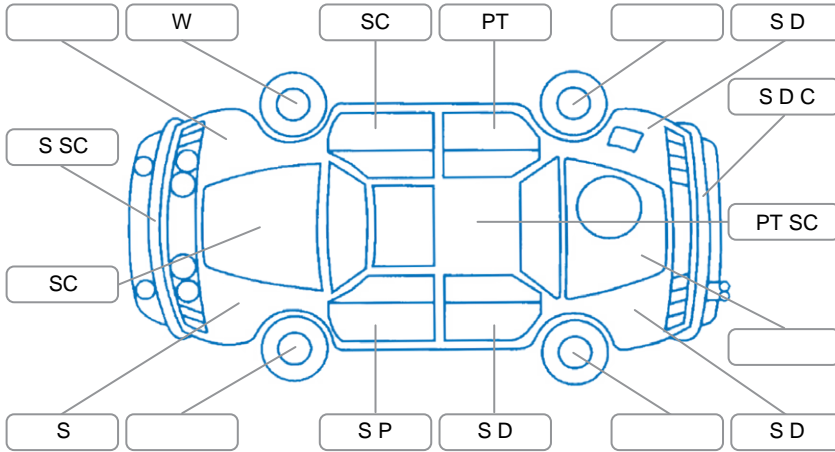

Key

S = Scratch R = Rust C = Crack * = Decals W = Significant scuffs
 D = Dent PT = Paint defect P = Pin dent SC = Stone Chips

Note: some defects and blemishes may not be displayed in the diagram

Body Inspection Comments

Rear bumper Reflectors broken x 2 , Surface rust in tailgate shut ,

Conditions During Body Inspection

Dry

Under Carriage and Under Bonnet Inspection Comments

Oil seepage lower engine area & upper, surface rust on under body of vehicle.