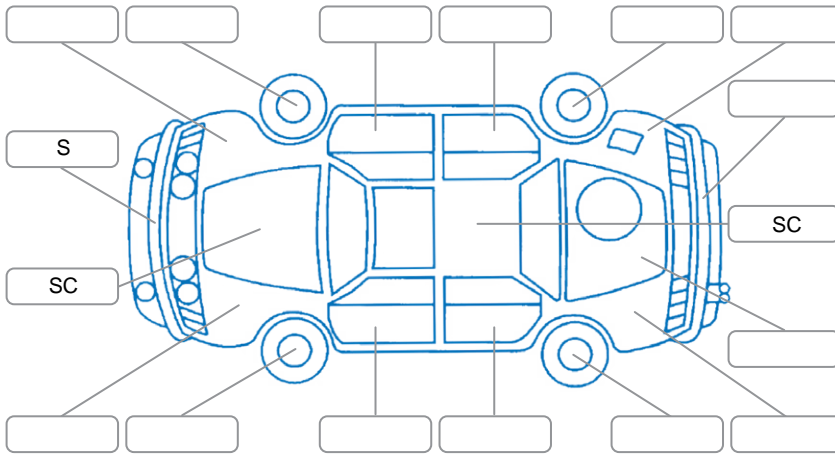

Report ID:	25,883,744	Version:	3
Created:	24 Jun 2026		

Make:	Hyundai	Model:	Kona
Body Style:	SUV	Year:	2023
Rego No.:	PZZ150	Rego Expiry:	09 Jul 2026
WoF Expiry:	24 Jun 2027	Odometer:	42,959 Kms
Good No.:	25883744	VIN:	KMHK381EVPU117676
Next Service:	54000	Service History:	Yes

Key
 S = Scratch R = Rust C = Crack * = Decals W = Significant scuffs
 D = Dent PT = Paint defect P = Pin dent SC = Stone Chips

Note: some defects and blemishes may not be displayed in the diagram

Body Inspection Comments