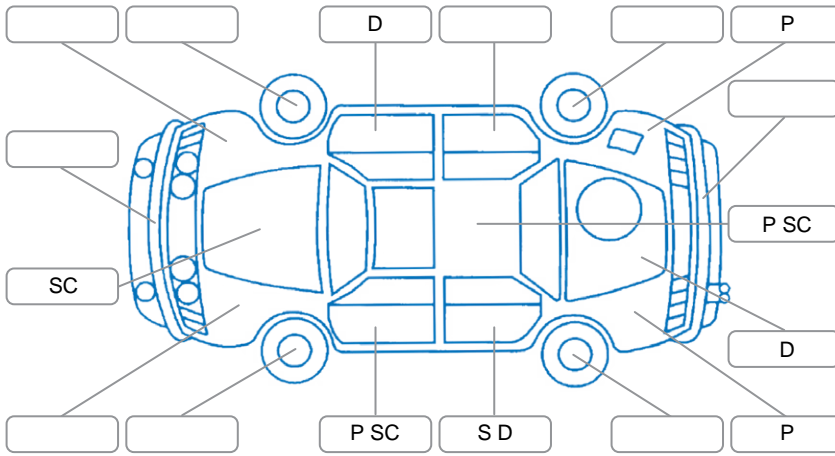

Report ID:	25,883,737	Version:	1
Created:	17 Jun 2026		

Make:	Volkswagen	Model:	Crafter
Body Style:	Van	Year:	2018
Rego No.:	LTA226	Rego Expiry:	29 Oct 2026
WoF Expiry:	23 Oct 2026	Odometer:	135,470 Kms
Good No.:	25883737	VIN:	WV1ZZSYZK9006100
Next Service:	128000	Service History:	No

Key
 S = Scratch R = Rust C = Crack * = Decals W = Significant scuffs
 D = Dent PT = Paint defect P = Pin dent SC = Stone Chips

Note: some defects and blemishes may not be displayed in the diagram

Body Inspection Comments

RT Holes in Dash Pad , LH Sill Dent , L/R Bumper Reflector cracked ,

Conditions During Body Inspection Dry

Under Carriage and Under Bonnet Inspection Comments

Oil seepage lower engine Area .

Interior Comments