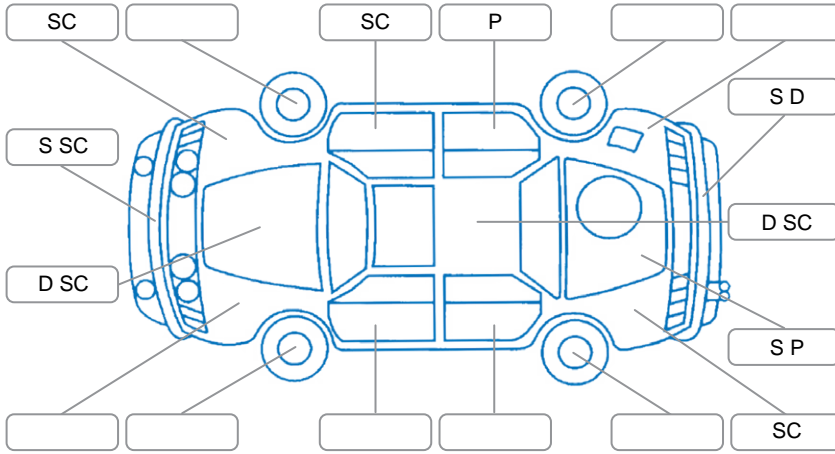

Report ID:	25,883,700	Version:	2
Created:	22 Jun 2026		

Make:	Mitsubishi	Model:	Triton
Body Style:	Utility	Year:	2020
Rego No.:	NDY990	Rego Expiry:	14 Nov 2026
WoF Expiry:	27 Nov 2026	Odometer:	135,150 Kms
Good No.:	25883700	VIN:	MMAJLKK10MH000379
Next Service:	150000	Service History:	Yes

Key

S = Scratch R = Rust C = Crack * = Decals W = Significant scuffs
 D = Dent PT = Paint defect P = Pin dent SC = Stone Chips

Note: some defects and blemishes may not be displayed in the diagram

Body Inspection Comments