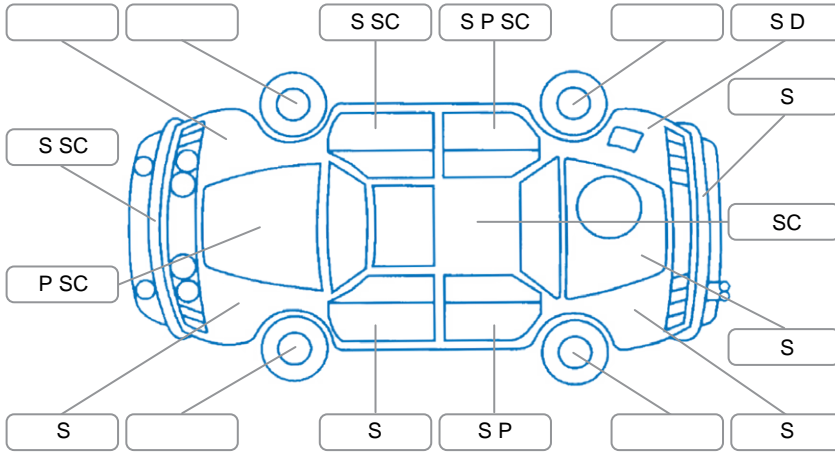

Report ID:	25,883,666	Version:	1
Created:	11 Jun 2026		

Make:	Mitsubishi	Model:	Outlander
Body Style:	SUV	Year:	2022
Rego No.:	PFN27	Rego Expiry:	18 Jul 2026
WoF Expiry:	19 Jul 2026	Odometer:	105,432 Kms
Good No.:	25883666	VIN:	JMFXTGM4WNZ010707
Next Service:	105000	Service History:	Yes

Key

S = Scratch R = Rust C = Crack * = Decals W = Significant scuffs
 D = Dent PT = Paint defect P = Pin dent SC = Stone Chips

Note: some defects and blemishes may not be displayed in the diagram

Body Inspection Comments