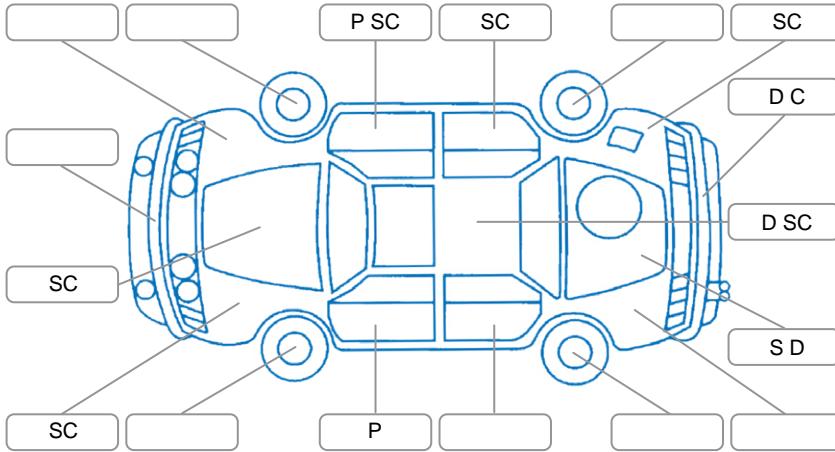

Report ID:	25,883,650	Version:	1
Created:	10 Jun 2026		

Make:	Mitsubishi	Model:	Triton
Body Style:	Utility	Year:	2021
Rego No.:	NPA2	Rego Expiry:	14 Dec 2026
WoF Expiry:	15 Jun 2027	Odometer:	86,831 Kms
Good No.:	25883650	VIN:	MMAJLKK10MH012215
Next Service:	94000	Service History:	Yes

**Key**

S = Scratch    R = Rust    C = Crack    \* = Decals    W = Significant scuffs  
 D = Dent    PT = Paint defect    P = Pin dent    SC = Stone Chips

Note: some defects and blemishes may not be displayed in the diagram