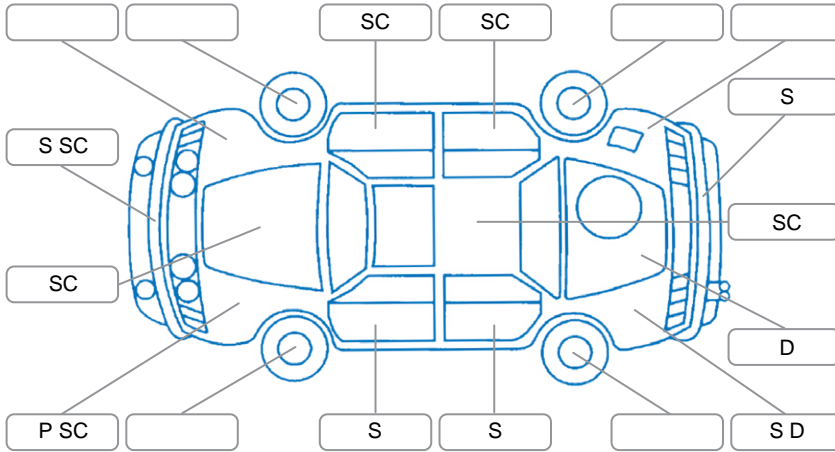

Report ID:	25,883,645	Version:	1
Created:	10 Jun 2026		

Make:	Mitsubishi	Model:	Triton
Body Style:	Utility	Year:	2021
Rego No.:	NPA1	Rego Expiry:	13 Dec 2026
WoF Expiry:	09 Jun 2027	Odometer:	92,134 Kms
Good No.:	25883645	VIN:	MMAJLKK10MH013056
Next Service:	107000	Service History:	Yes

Key

S = Scratch R = Rust C = Crack * = Decals W = Significant scuffs
 D = Dent PT = Paint defect P = Pin dent SC = Stone Chips

Note: some defects and blemishes may not be displayed in the diagram

Body Inspection Comments

L/H Cab corner Dent ,

Conditions During Body Inspection

Dry

Under Carriage and Under Bonnet Inspection Comments

Surface rust on under body of Vehicle.

Interior Comments

Seats:	Good
Carpets:	Good
Panels:	Good
Dashboard:	Good