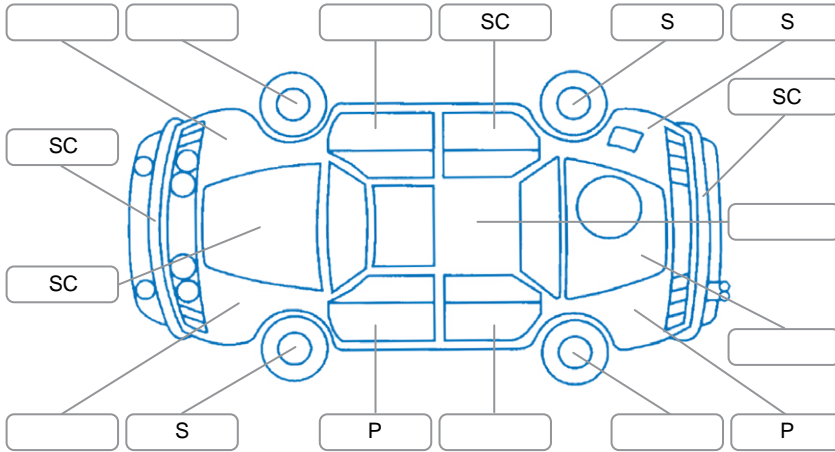

Key

S = Scratch R = Rust C = Crack * = Decals W = Significant scuffs
 D = Dent PT = Paint defect P = Pin dent SC = Stone Chips

Note: some defects and blemishes may not be displayed in the diagram

Body Inspection Comments

Conditions During Body Inspection: Dry

Under Carriage and Under Bonnet Inspection Comments

Interior Comments

Seats:	Good
Carpets:	Good
Panels:	Good
Dashboard:	Good

General Comments

Road Conditions During Test Drive	Wet	
Engine Timing Mechanism	Timing Chain	
Evidence of Cam Belt Replacement	<input type="checkbox"/> Yes <input type="checkbox"/> No	Kms
Inspected by:	Chris Buckley	
Published by:	Chris Buckley	
Inspection Date:	04 Jun 2026	