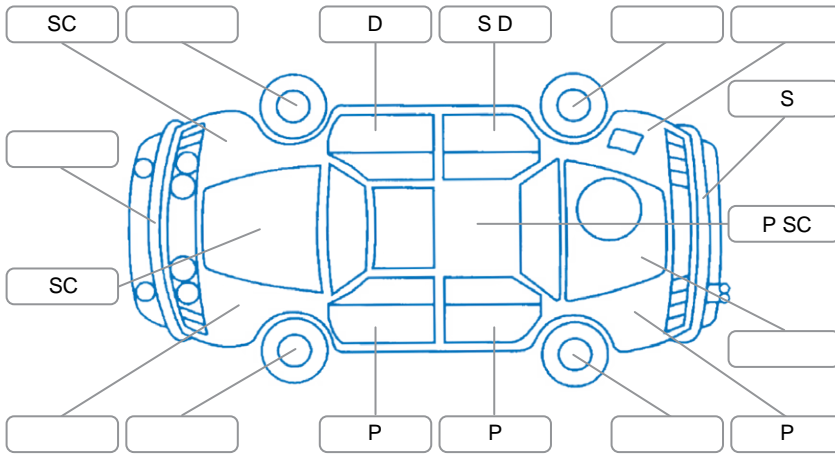

Report ID:	25,883,530	Version:	1
Created:	03 Jun 2026		

Make:	Mercedes-Benz	Model:	Vito
Body Style:	Van	Year:	2018
Rego No.:	LTQ701	Rego Expiry:	07 Aug 2026
WoF Expiry:	11 Nov 2026	Odometer:	165,840 Kms
Good No.:	25883530	VIN:	WDF44760123470669
Next Service:	174000	Service History:	No

**Key**  
 S = Scratch    R = Rust    C = Crack    \* = Decals    W = Significant scuffs  
 D = Dent    PT = Paint defect    P = Pin dent    SC = Stone Chips

Note: some defects and blemishes may not be displayed in the diagram

### Body Inspection Comments

Front W/Screen cracked, L/H Sill Dent , R/R Taillight Cracked , R/F Steel Rim Bent ,

Conditions During Body Inspection    Dry