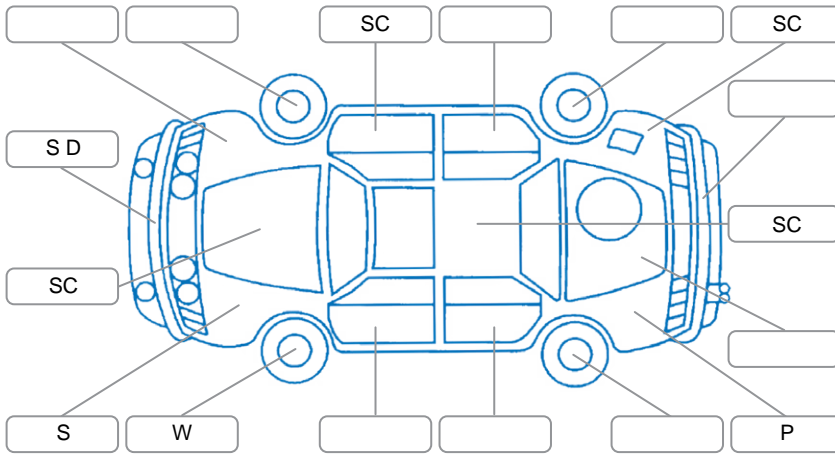

Report ID:	25,883,524	Version:	1
Created:	08 Jun 2026		

Make:	Toyota	Model:	Corolla
Body Style:	Wagon	Year:	2020
Rego No.:	MYG769	Rego Expiry:	16 Jan 2027
WoF Expiry:	15 Jul 2026	Odometer:	59,202 Kms
Good No.:	25883524	VIN:	JTDZPAAE30J099331
Next Service:	70000	Service History:	Yes

**Key**

S = Scratch    R = Rust    C = Crack    \* = Decals    W = Significant scuffs  
 D = Dent    PT = Paint defect    P = Pin dent    SC = Stone Chips

Note: some defects and blemishes may not be displayed in the diagram

**Body Inspection Comments**

W/Screen chip middle x 1 ,

Conditions During Body Inspection

Dry

**Under Carriage and Under Bonnet Inspection Comments**

**Interior Comments**

Seats:	Average
Carpets:	Average
Panels:	Average
Dashboard:	Good