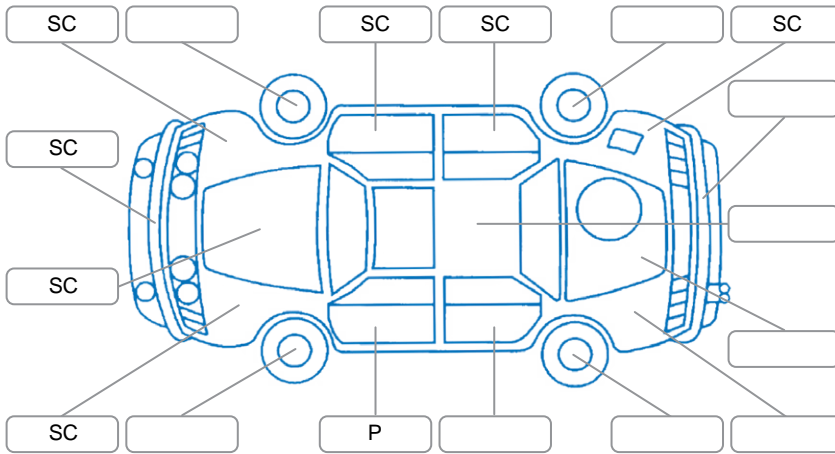

Report ID:	25,883,507	Version:	1
Created:	29 May 2026		

Make:	Hyundai	Model:	Kona
Body Style:	SUV	Year:	2021
Rego No.:	NYG708	Rego Expiry:	31 Aug 2026
WoF Expiry:	13 Dec 2026	Odometer:	49,851 Kms
Good No.:	25883507	VIN:	KMHK281GUNU146706
Next Service:	57000	Service History:	Yes

**Key**  
 S = Scratch    R = Rust    C = Crack    \* = Decals    W = Significant scuffs  
 D = Dent    PT = Paint defect    P = Pin dent    SC = Stone Chips

Note: some defects and blemishes may not be displayed in the diagram