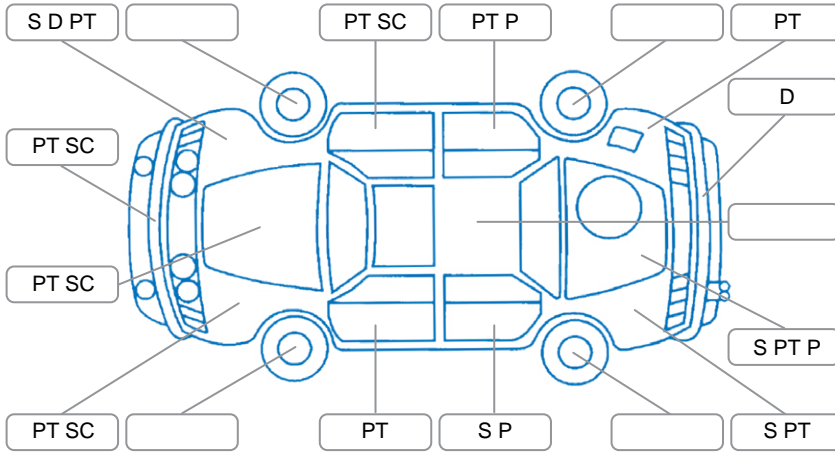

Report ID:	25,883,479	Version:	1
Created:	28 May 2026		

Make:	Nissan	Model:	Navara
Body Style:	Utility	Year:	2007
Rego No.:	KLN203	Rego Expiry:	20 Nov 2026
WoF Expiry:	27 May 2027	Odometer:	351,154 Kms
Good No.:	25883479	VIN:	VSKCVAD40A0192504
Next Service:		Service History:	No

Key

S = Scratch R = Rust C = Crack * = Decals W = Significant scuffs
 D = Dent PT = Paint defect P = Pin dent SC = Stone Chips

Note: some defects and blemishes may not be displayed in the diagram

Body Inspection Comments

Rear Canopy Door missing , Paint on canopy Faded & Cracked .

Conditions During Body Inspection

Dry

Under Carriage and Under Bonnet Inspection Comments

Oil seepage lower engine Area, surface rust on under body of Vehicle.

Interior Comments

Seats:	Poor
Carpets:	Average
Panels:	Average
Dashboard:	Good

General Comments

Road Conditions During Test Drive Wet

Engine Timing Mechanism Timing Chain

Evidence of Cam Belt Replacement Yes No Kms