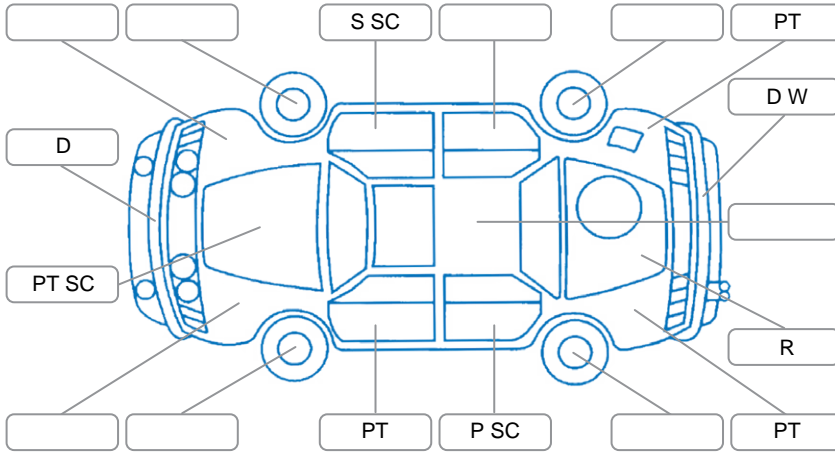

Report ID:	25,883,414	Version:	1
Created:	27 May 2026		

Make:	Toyota	Model:	Hiace
Body Style:	Van	Year:	2010
Rego No.:	RUE684	Rego Expiry:	12 Aug 2026
WoF Expiry:	26 Jun 2026	Odometer:	197,390 Kms
Good No.:	25883414	VIN:	JTFPT22P700006297
Next Service:	200000	Service History:	No

Key

S = Scratch R = Rust C = Crack * = Decals W = Significant scuffs
 D = Dent PT = Paint defect P = Pin dent SC = Stone Chips

Note: some defects and blemishes may not be displayed in the diagram

Body Inspection Comments

Conditions During Body Inspection: Dry

Under Carriage and Under Bonnet Inspection Comments

Surface rust on under body of Vehicle.

Interior Comments

Seats:	Average
Carpets:	Average
Panels:	Average
Dashboard:	Good