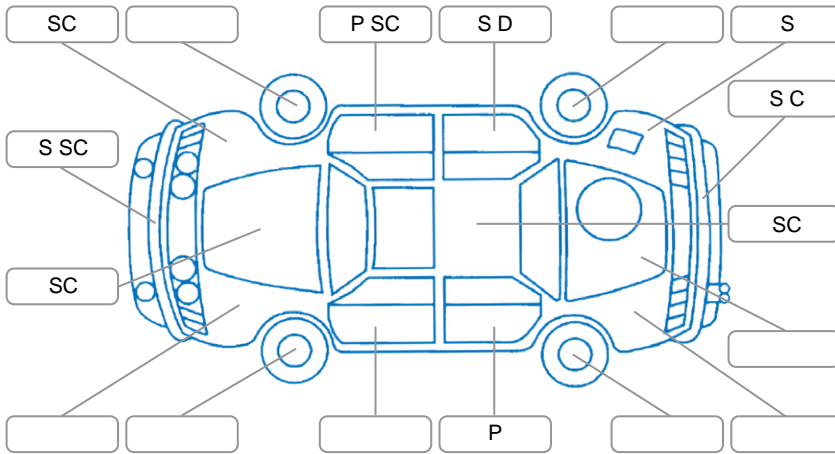

Report ID:	25,883,374	Version:	1
Created:	25 May 2026		

Make:	Hyundai	Model:	Santa FE
Body Style:	SUV	Year:	2022
Rego No.:	PNR914	Rego Expiry:	24 Jul 2026
WoF Expiry:	25 Oct 2026	Odometer:	184,608 Kms
Good No.:	25883374	VIN:	KMHS281HWPU451111
Next Service:	190000	Service History:	No

Key

S = Scratch R = Rust C = Crack * = Decals W = Significant scuffs
 D = Dent PT = Paint defect P = Pin dent SC = Stone Chips

Note: some defects and blemishes may not be displayed in the diagram

Body Inspection Comments

L/R Bumper light broken , W/Screen cracks x 5 ,

Conditions During Body Inspection

Dry

Under Carriage and Under Bonnet Inspection Comments

Interior Comments

Seats:	Average
Carpets:	Average
Panels:	Average
Dashboard:	Good