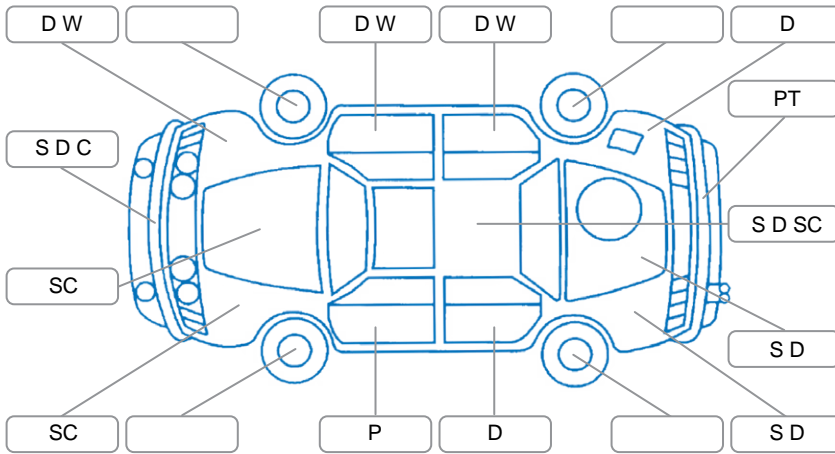

Report ID:	25,883,361	Version:	1
Created:	25 May 2026		

Make:	Holden	Model:	Colorado
Body Style:	Utility	Year:	2014
Rego No.:	HKU521	Rego Expiry:	25 Aug 2026
WoF Expiry:	04 Aug 2026	Odometer:	173,545 Kms
Good No.:	25883361	VIN:	MMU148LK0EH627288
Next Service:		Service History:	No

Key

S = Scratch R = Rust C = Crack * = Decals W = Significant scuffs
 D = Dent PT = Paint defect P = Pin dent SC = Stone Chips

Note: some defects and blemishes may not be displayed in the diagram

Body Inspection Comments

L/H lower W/Screen moulding missing, W/Screen crack middle x 1, Steering wheel worn,

Conditions During Body Inspection Dry

Under Carriage and Under Bonnet Inspection Comments

Interior Comments

Seats:	Average
Carpets:	Average
Panels:	Average
Dashboard:	Good