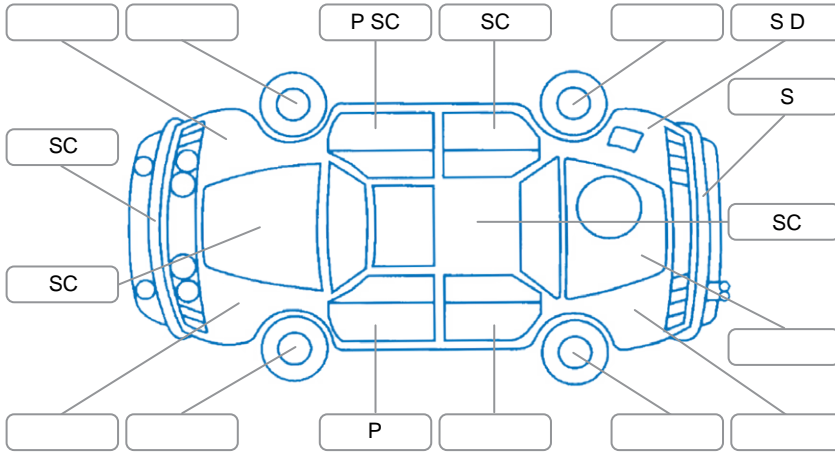

Key

S = Scratch R = Rust C = Crack * = Decals W = Significant scuffs
 D = Dent PT = Paint defect P = Pin dent SC = Stone Chips

Note: some defects and blemishes may not be displayed in the diagram

Body Inspection Comments

No keys for Roof Rack ,

Conditions During Body Inspection

Dry

Under Carriage and Under Bonnet Inspection Comments

Interior Comments

Seats:	Good
Carpets:	Good
Panels:	Good
Dashboard:	Good

General Comments

Road Conditions During Test Drive	Dry	
Engine Timing Mechanism	Timing Chain	
Evidence of Cam Belt Replacement	<input type="checkbox"/> Yes <input type="checkbox"/> No	Kms
Inspected by:	Chris Buckley	
Published by:	Jeremy Hutchings	
Inspection Date:	20 May 2026	