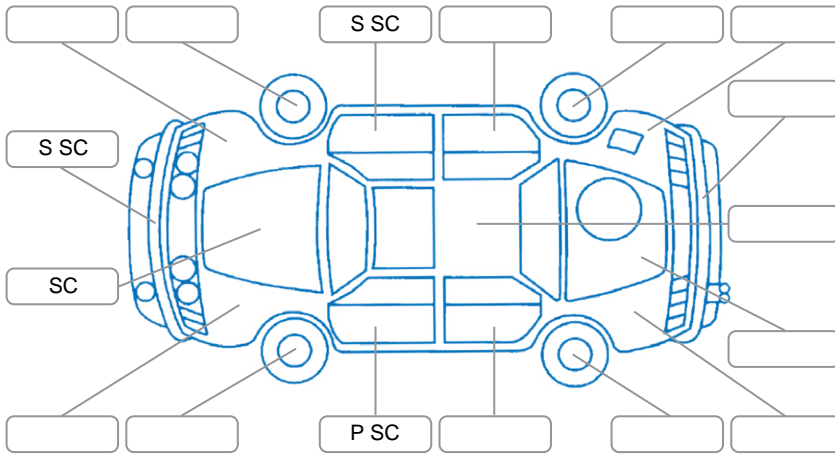

Report ID:	25,883,272	Version:	2
Created:	18 May 2026		

Make:	Mitsubishi	Model:	Triton
Body Style:	Utility	Year:	2017
Rego No.:	KUZ882	Rego Expiry:	12 Sep 2026
WoF Expiry:	07 Nov 2026	Odometer:	100,073 Kms
Good No.:	25883272	VIN:	MMAWYKL10HH018560
Next Service:	110000	Service History:	No

Key
 S = Scratch R = Rust C = Crack * = Decals W = Significant scuffs
 D = Dent PT = Paint defect P = Pin dent SC = Stone Chips

Note: some defects and blemishes may not be displayed in the diagram

Body Inspection Comments

W/Screen crack left side x 1 .

Conditions During Body Inspection

Dry

Under Carriage and Under Bonnet Inspection Comments

Rust on under body of Vehicle,

Interior Comments

Seats:	Good
Carpets:	Average
Panels:	Average
Dashboard:	Good