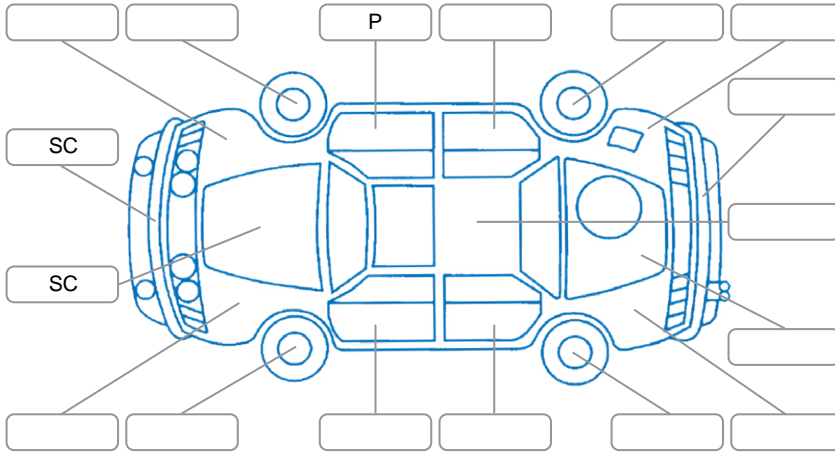

Report ID:	25,883,255	Version:	2
Created:	25 May 2026		

Make:	Mazda	Model:	Bt-50
Body Style:	Utility	Year:	2018
Rego No.:	LUH950	Rego Expiry:	14 Dec 2026
WoF Expiry:	12 Jan 2027	Odometer:	65,794 Kms
Good No.:	25883255	VIN:	MMOUR0YG100872855
Next Service:	73000	Service History:	No

**Key**

S = Scratch    R = Rust    C = Crack    \* = Decals    W = Significant scuffs  
 D = Dent    PT = Paint defect    P = Pin dent    SC = Stone Chips

Note: some defects and blemishes may not be displayed in the diagram

**Body Inspection Comments**

Cut outs in Rear Flat Deck sides x 2 , W/Screen crack left side x 1 ,

Conditions During Body Inspection

Dry

**Under Carriage and Under Bonnet Inspection Comments**

Rust on under body of Vehicle,