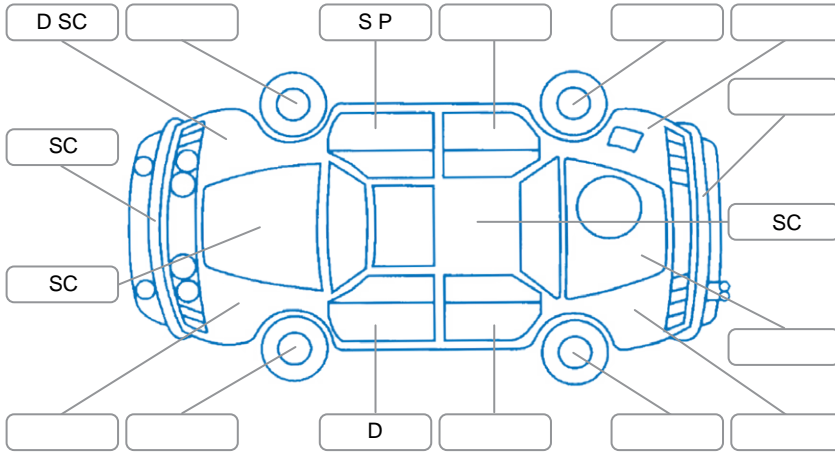

Report ID:	25,883,240	Version:	2
Created:	25 May 2026		

Make:	Mazda	Model:	Bt-50
Body Style:	Utility	Year:	2018
Rego No.:	LPD465	Rego Expiry:	13 Aug 2026
WoF Expiry:	02 Sep 2026	Odometer:	72,542 Kms
Good No.:	25883240	VIN:	MMOUR0YG100800006
Next Service:	78000	Service History:	No

Key

S = Scratch R = Rust C = Crack * = Decals W = Significant scuffs
 D = Dent PT = Paint defect P = Pin dent SC = Stone Chips

Note: some defects and blemishes may not be displayed in the diagram

Body Inspection Comments

Conditions During Body Inspection Dry

Under Carriage and Under Bonnet Inspection Comments

Rust on under body of Vehicle,

Interior Comments

Seats:	Average
Carpets:	Average
Panels:	Average
Dashboard:	Good

General Comments