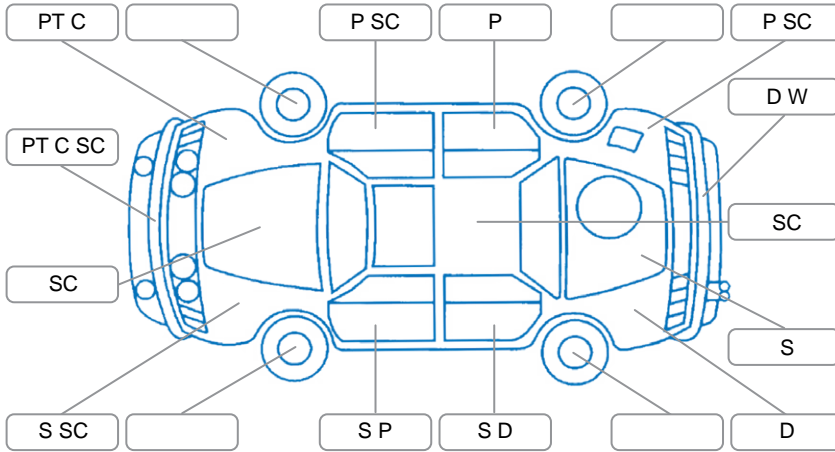

Report ID:	25,883,181	Version:	1
Created:	14 May 2026		

Make:	Mazda	Model:	Axela
Body Style:	Sedan	Year:	2010
Rego No.:	LFN395	Rego Expiry:	26 May 2026
WoF Expiry:	09 Jun 2026	Odometer:	212,786 Kms
Good No.:	25883181	VIN:	7AT0C13JX17103747
Next Service:	210000	Service History:	No

Key

S = Scratch R = Rust C = Crack * = Decals W = Significant scuffs
 D = Dent PT = Paint defect P = Pin dent SC = Stone Chips

Note: some defects and blemishes may not be displayed in the diagram

Body Inspection Comments

Interior Comments

Seats:	Poor
Carpets:	Average
Panels:	Average
Dashboard:	Poor

General Comments

Oil level low , Engine light on.

Road Conditions During Test Drive Dry

Engine Timing Mechanism Timing Chain

Evidence of Cam Belt Replacement Yes No Kms