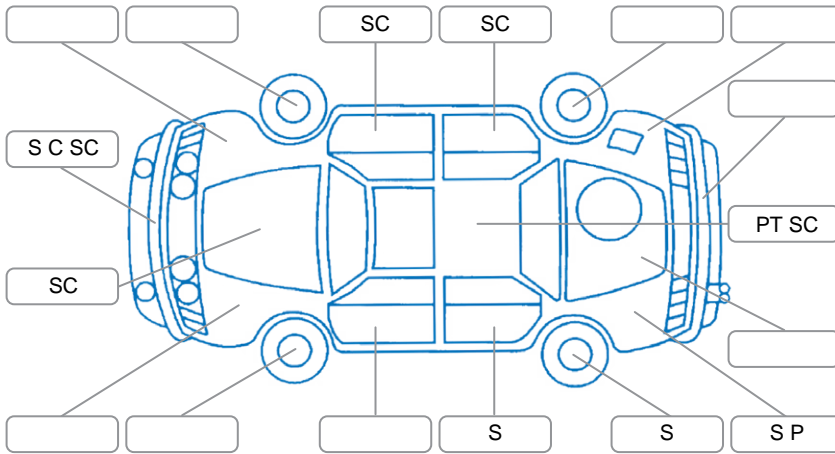

Report ID:	25,883,175	Version:	2
Created:	08 May 2026		

Make:	Nissan	Model:	X-Trail
Body Style:	Wagon	Year:	2007
Rego No.:	LNF583	Rego Expiry:	18 Nov 2026
WoF Expiry:	25 Nov 2026	Odometer:	181,552 Kms
Good No.:	25883175	VIN:	7AT0DH6LX18000396
Next Service:	188000	Service History:	No

**Key**  
 S = Scratch    R = Rust    C = Crack    \* = Decals    W = Significant scuffs  
 D = Dent    PT = Paint defect    P = Pin dent    SC = Stone Chips

Note: some defects and blemishes may not be displayed in the diagram