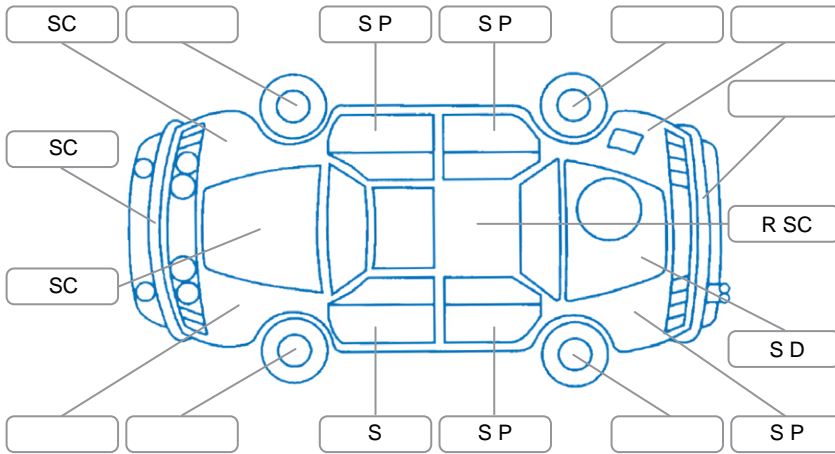

Report ID:	25,883,147	Version:	1
Created:	04 May 2026		

Make:	Toyota	Model:	Hilux
Body Style:	Utility	Year:	2020
Rego No.:	PUA95	Rego Expiry:	14 May 2026
WoF Expiry:	28 Jan 2027	Odometer:	102,916 Kms
Good No.:	25883147	VIN:	MR0BA3CD900029164
Next Service:	112000	Service History:	Yes

Key
 S = Scratch R = Rust C = Crack * = Decals W = Significant scuffs
 D = Dent PT = Paint defect P = Pin dent SC = Stone Chips

Note: some defects and blemishes may not be displayed in the diagram

Body Inspection Comments

Conditions During Body Inspection: Dry

Under Carriage and Under Bonnet Inspection Comments

Surface rust on under body of Vehicle.

Interior Comments

Seats:	Average
Carpets:	Average
Panels:	Average
Dashboard:	Good