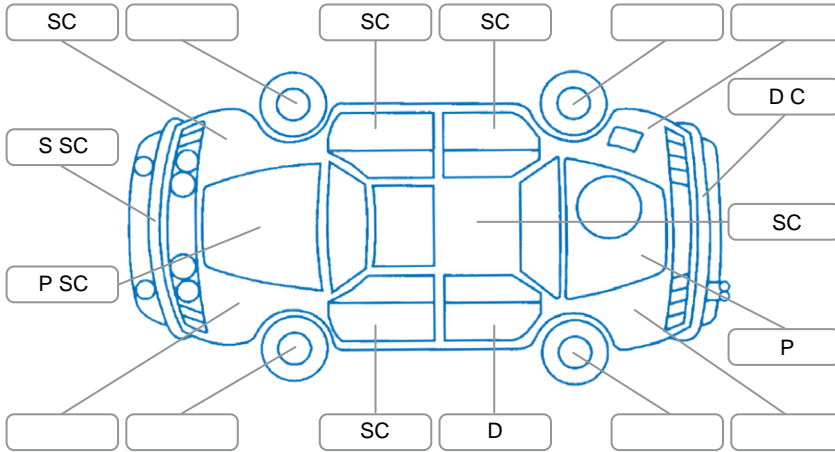

Report ID:	25,883,106	Version:	1
Created:	30 Apr 2026		

Make:	Mitsubishi	Model:	Triton
Body Style:	Utility	Year:	2021
Rego No.:	NLL711	Rego Expiry:	26 Oct 2026
WoF Expiry:	27 Apr 2027	Odometer:	114,834 Kms
Good No.:	25883106	VIN:	MMAJLKK10MH012574
Next Service:	120000	Service History:	Yes

Key

S = Scratch R = Rust C = Crack * = Decals W = Significant scuffs
 D = Dent PT = Paint defect P = Pin dent SC = Stone Chips

Note: some defects and blemishes may not be displayed in the diagram

Body Inspection Comments

L/H Cab Corner Dent ,

Conditions During Body Inspection

Dry

Under Carriage and Under Bonnet Inspection Comments

Surface rust on under body of Vehicle.

Interior Comments

Seats:	Good
Carpets:	Good
Panels:	Good
Dashboard:	Good