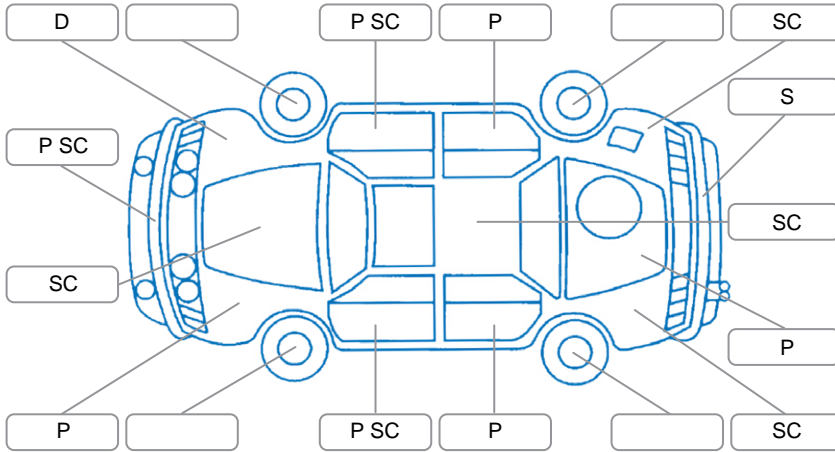

Report ID:	25,883,096	Version:	1
Created:	29 Apr 2026		

Make:	Mitsubishi	Model:	Triton
Body Style:	Utility	Year:	2021
Rego No.:	NLL709	Rego Expiry:	26 Oct 2026
WoF Expiry:	22 Apr 2027	Odometer:	157,905 Kms
Good No.:	25883096	VIN:	MMAJLKK10MH012951
Next Service:	161000	Service History:	Yes

**Key**

S = Scratch    R = Rust    C = Crack    \* = Decals    W = Significant scuffs  
 D = Dent    PT = Paint defect    P = Pin dent    SC = Stone Chips

Note: some defects and blemishes may not be displayed in the diagram