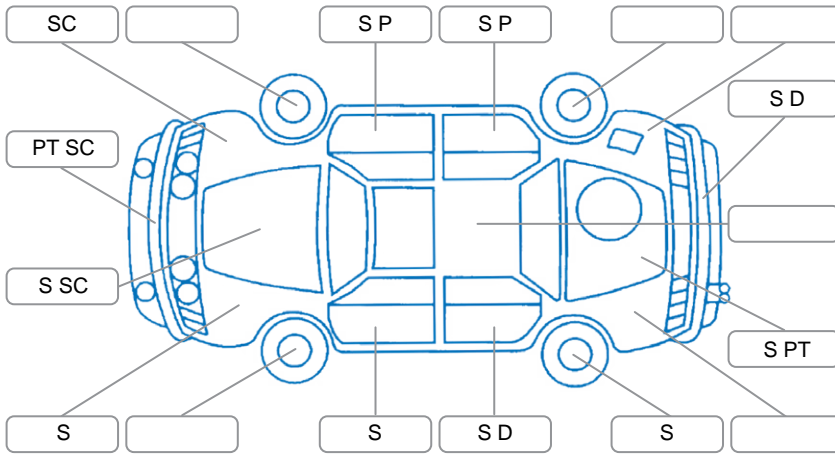

Report ID:	25,883,083	Version:	1
Created:	01 May 2026		

Make:	Nissan	Model:	Elgrand
Body Style:	Wagon	Year:	2008
Rego No.:	KRZ370	Rego Expiry:	30 Jun 2026
WoF Expiry:	04 Jul 2026	Odometer:	185,292 Kms
Good No.:	25883083	VIN:	7AT0DH6MX17166568
Next Service:	195000	Service History:	No

Key

S = Scratch R = Rust C = Crack * = Decals W = Significant scuffs
 D = Dent PT = Paint defect P = Pin dent SC = Stone Chips

Note: some defects and blemishes may not be displayed in the diagram

Body Inspection Comments

W/Screen repair right side,

Conditions During Body Inspection

Dry

Under Carriage and Under Bonnet Inspection Comments

Interior Comments

Seats:	Average
Carpets:	Average
Panels:	Average
Dashboard:	Good

General Comments

Road Conditions During Test Drive

Dry

Engine Timing Mechanism

Timing Chain

Evidence of Cam Belt Replacement

Yes No

Kms

Inspected by: Chris Buckley