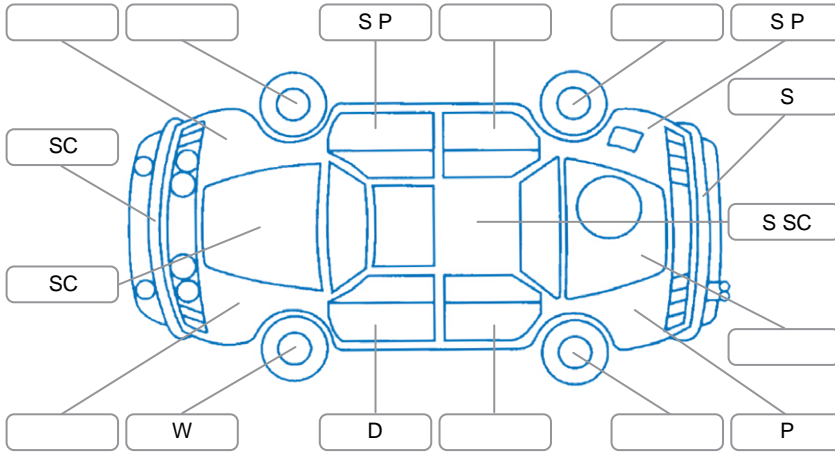

Report ID:	25,883,077	Version:	1
Created:	29 Apr 2026		

Make:	Toyota	Model:	Corolla
Body Style:	Hatchback	Year:	2021
Rego No.:	NMB865	Rego Expiry:	29 Apr 2027
WoF Expiry:	29 Apr 2027	Odometer:	36,898 Kms
Good No.:	25883077	VIN:	JTNK93BE203031270
Next Service:	45750	Service History:	Yes

Key

S = Scratch R = Rust C = Crack * = Decals W = Significant scuffs
 D = Dent PT = Paint defect P = Pin dent SC = Stone Chips

Note: some defects and blemishes may not be displayed in the diagram

Body Inspection Comments