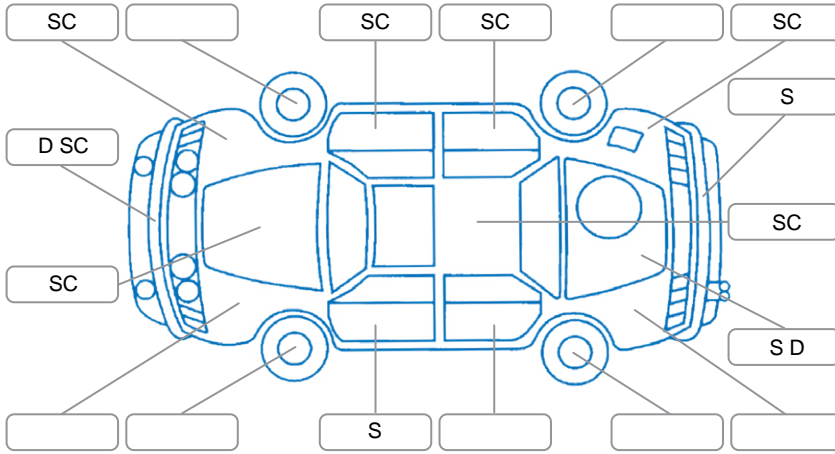

Report ID:	25,883,054	Version:	1
Created:	28 Apr 2026		

Make:	Mitsubishi	Model:	Triton
Body Style:	Utility	Year:	2020
Rego No.:	MUP686	Rego Expiry:	14 Apr 2027
WoF Expiry:	15 Jul 2026	Odometer:	176,889 Kms
Good No.:	25883054	VIN:	MMAJLKL10LH018087
Next Service:	186000	Service History:	Yes

Key

S = Scratch R = Rust C = Crack * = Decals W = Significant scuffs
 D = Dent PT = Paint defect P = Pin dent SC = Stone Chips

Note: some defects and blemishes may not be displayed in the diagram

Body Inspection Comments

RT Holes in centre console,

Conditions During Body Inspection

Dry

Under Carriage and Under Bonnet Inspection Comments

Interior Comments

Seats:	Average
Carpets:	Average
Panels:	Average
Dashboard:	Good

General Comments