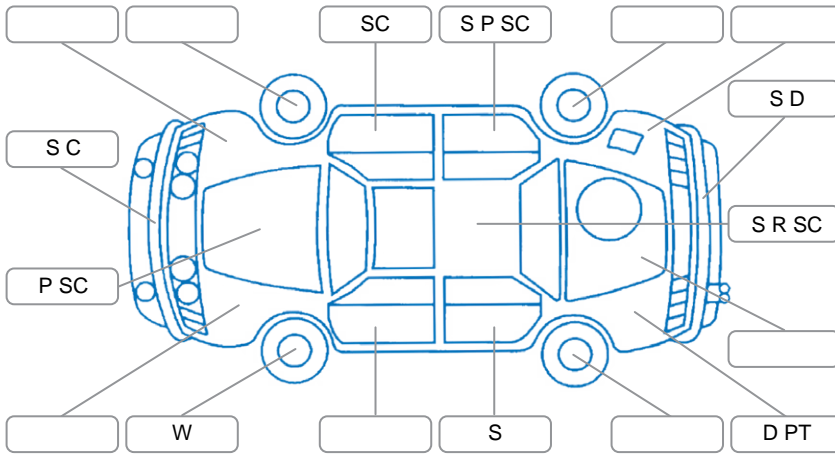

Report ID:	25,883,049	Version:	1
Created:	24 Apr 2026		

Make:	Toyota	Model:	Hiace
Body Style:	Minibus	Year:	2012
Rego No.:	PPL573	Rego Expiry:	24 Mar 2026
WoF Expiry:	24 Feb 2026	Odometer:	184,492 Kms
Good No.:	25883049	VIN:	7AT0H60FX22026323
Next Service:	175000	Service History:	No

**Key**  
 S = Scratch    R = Rust    C = Crack    \* = Decals    W = Significant scuffs  
 D = Dent    PT = Paint defect    P = Pin dent    SC = Stone Chips

Note: some defects and blemishes may not be displayed in the diagram

### Under Carriage and Under Bonnet Inspection Comments

Front Tyres worn Inner Shoulders, Oil seepage lower engine Area, Front lower Cross member surface Rust,