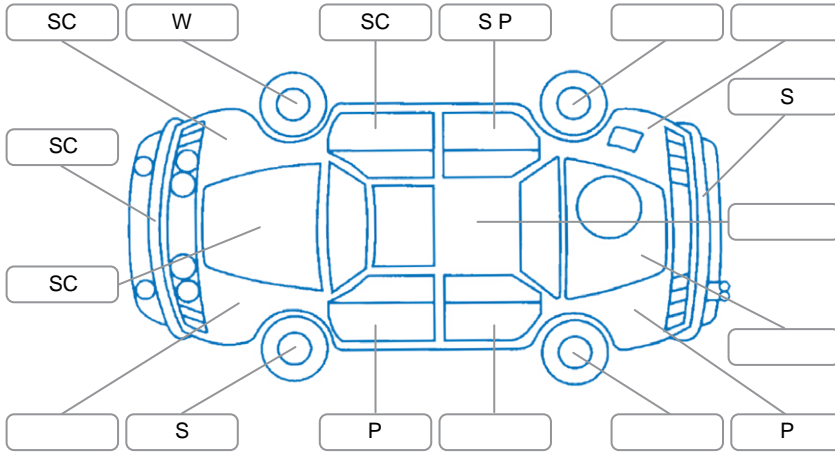

Report ID:	25,882,982	Version:	1
Created:	23 Apr 2026		

Make:	Suzuki	Model:	Vitara
Body Style:	SUV	Year:	2021
Rego No.:	NFN817	Rego Expiry:	10 Jan 2027
WoF Expiry:	13 Jan 2027	Odometer:	90,740 Kms
Good No.:	25882982	VIN:	TSMLYE21S00772960
Next Service:	92600	Service History:	No

### Key

S = Scratch    R = Rust    C = Crack    \* = Decals    W = Significant scuffs  
 D = Dent    PT = Paint defect    P = Pin dent    SC = Stone Chips

Note: some defects and blemishes may not be displayed in the diagram