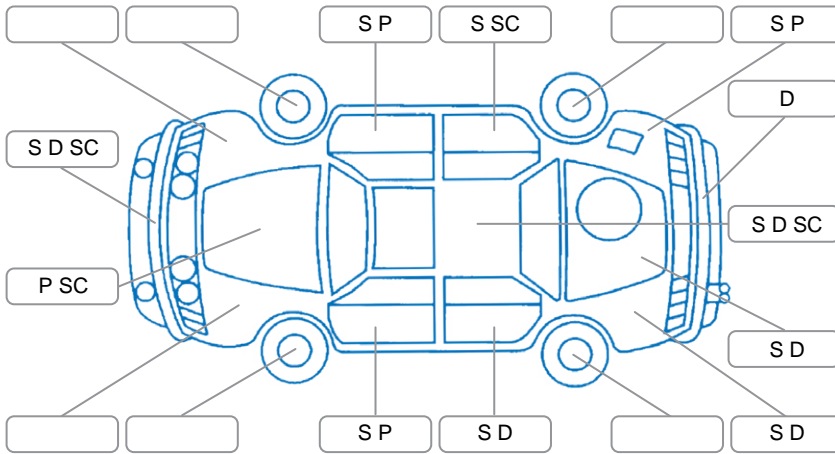

Report ID:	25,882,969	Version:	3
Created:	09 Jun 2026		

Make:	Ford	Model:	Ranger
Body Style:	Utility	Year:	2016
Rego No.:	JYF275	Rego Expiry:	
WoF Expiry:	09 Jun 2027	Odometer:	265,567 Kms
Good No.:	25882969	VIN:	MNAUMFF50GW588972
Next Service:		Service History:	No

**Key**  
 S = Scratch    R = Rust    C = Crack    \* = Decals    W = Significant scuffs  
 D = Dent    PT = Paint defect    P = Pin dent    SC = Stone Chips

Note: some defects and blemishes may not be displayed in the diagram

### Body Inspection Comments

Both Running Boards outer mouldings Dented .

Conditions During Body Inspection

Dry

### Under Carriage and Under Bonnet Inspection Comments

Oil seepage lower engine Area, surface rust on under body of Vehicle.