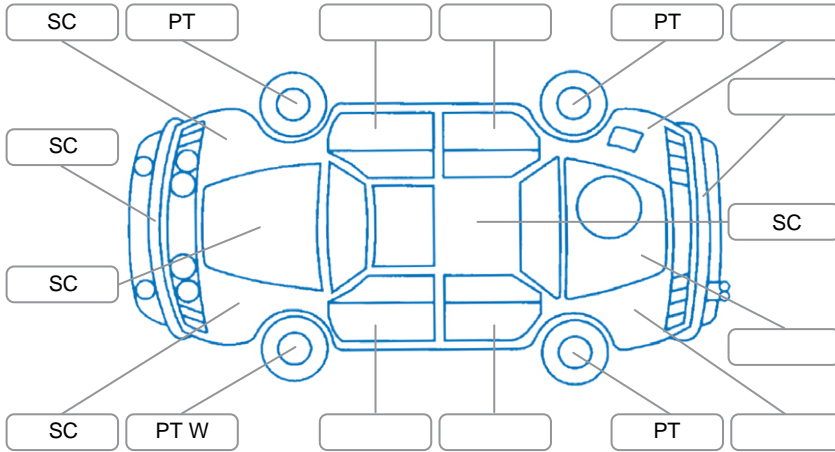

Report ID:	25,882,953	Version:	1
Created:	16 Apr 2026		

Make:	Mazda	Model:	Axela
Body Style:	Hatchback	Year:	2015
Rego No.:	NRA991	Rego Expiry:	11 May 2026
WoF Expiry:	30 Jul 2026	Odometer:	181,686 Kms
Good No.:	25882953	VIN:	7AT0C13JX21107492
Next Service:	181000	Service History:	No

Key
 S = Scratch R = Rust C = Crack * = Decals W = Significant scuffs
 D = Dent PT = Paint defect P = Pin dent SC = Stone Chips

Note: some defects and blemishes may not be displayed in the diagram

Body Inspection Comments