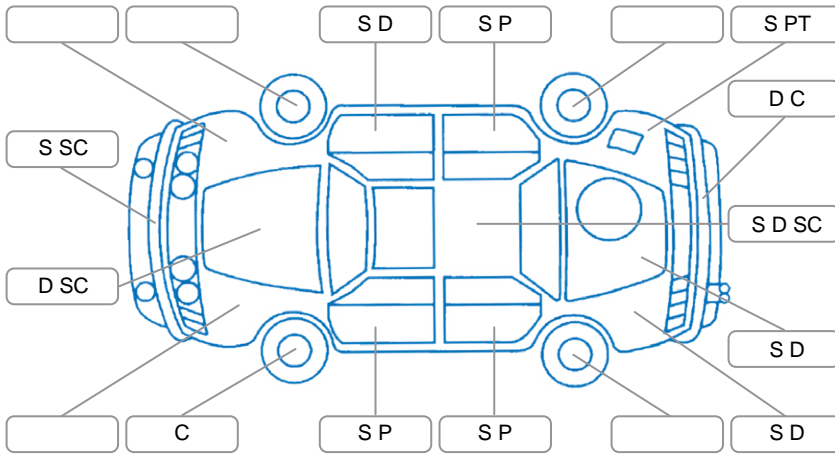

Report ID:	25,882,930	Version:	1
Created:	14 Apr 2026		

Make:	Toyota	Model:	Regius
Body Style:	Van	Year:	2008
Rego No.:	MUG348	Rego Expiry:	20 Nov 2026
WoF Expiry:	09 Dec 2026	Odometer:	178,747 Kms
Good No.:	25882930	VIN:	7AT0H63TX19008211
Next Service:	168000	Service History:	No

Key

S = Scratch R = Rust C = Crack * = Decals W = Significant scuffs
 D = Dent PT = Paint defect P = Pin dent SC = Stone Chips

Note: some defects and blemishes may not be displayed in the diagram

Body Inspection Comments

Seats:	Average
Carpets:	Poor
Panels:	Poor
Dashboard:	Average

General Comments

Noticeable Nose Rear Diff Area on test Drive , Vent speed very slow & Noisy.

Road Conditions During Test Drive	Dry	
Engine Timing Mechanism	Timing Chain	
Evidence of Cam Belt Replacement	<input type="checkbox"/> Yes <input type="checkbox"/> No	Kms
Inspected by:	Chris Buckley	
Published by:	Maree Stockwell	
Inspection Date:	14 Apr 2026	