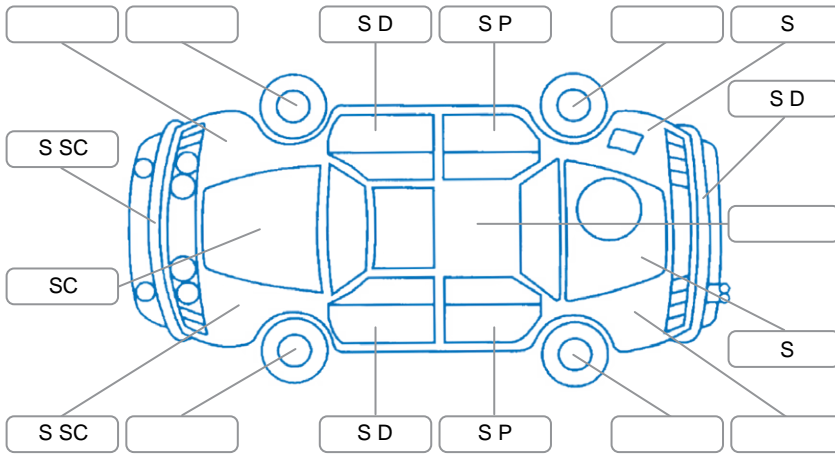

Report ID:	25,882,924	Version:	1
Created:	14 Apr 2026		

Make:	Nissan	Model:	Elgrand
Body Style:	Wagon	Year:	2006
Rego No.:	LBW5	Rego Expiry:	20 Feb 2026
WoF Expiry:	23 Oct 2025	Odometer:	165,330 Kms
Good No.:	25882924	VIN:	7AT0DH6MX17051389
Next Service:	172000	Service History:	No

Key
 S = Scratch R = Rust C = Crack * = Decals W = Significant scuffs
 D = Dent PT = Paint defect P = Pin dent SC = Stone Chips

Note: some defects and blemishes may not be displayed in the diagram

Body Inspection Comments

Oil leak lower engine Area, surface rust on under body of Vehicle.

Interior Comments

Seats:	Average
Carpets:	Average
Panels:	Average
Dashboard:	Average

General Comments

Engine light on, Short test Drive no fuel in car .