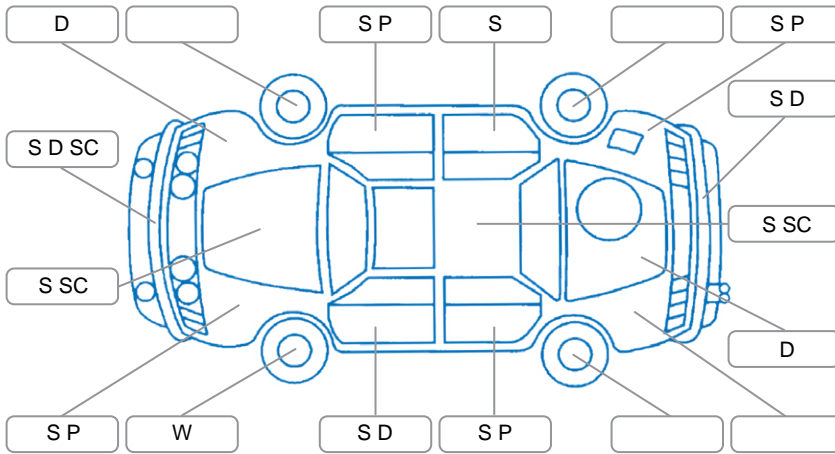

Report ID:	25,882,911	Version:	1
Created:	14 Apr 2026		

Make:	Nissan	Model:	Elgrand
Body Style:	Wagon	Year:	2012
Rego No.:	NYT731	Rego Expiry:	24 Jun 2026
WoF Expiry:	17 Jul 2026	Odometer:	147,712 Kms
Good No.:	25882911	VIN:	7AT0DH6MX21022085
Next Service:	153000	Service History:	No

Key

S = Scratch R = Rust C = Crack * = Decals W = Significant scuffs
 D = Dent PT = Paint defect P = Pin dent SC = Stone Chips

Note: some defects and blemishes may not be displayed in the diagram

Body Inspection Comments