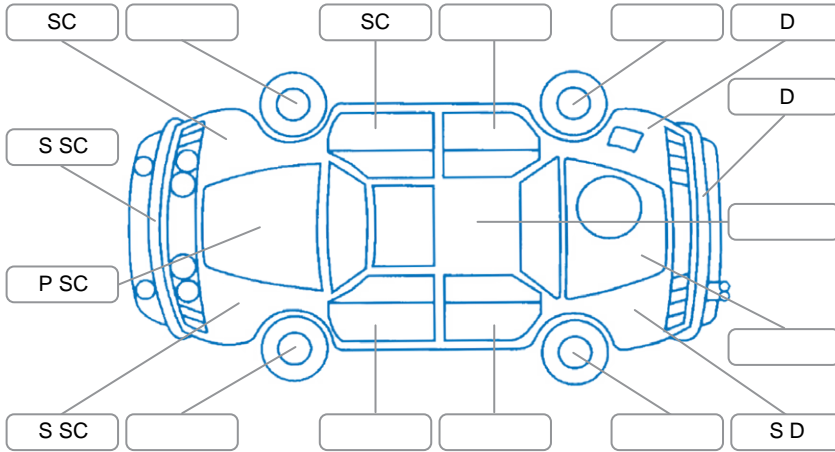

Report ID:	25,882,884	Version:	1
Created:	10 Apr 2026		

Make:	Ford	Model:	Ranger
Body Style:	Utility	Year:	2018
Rego No.:	LLW13	Rego Expiry:	24 Jun 2026
WoF Expiry:	27 Jun 2026	Odometer:	163,929 Kms
Good No.:	25882884	VIN:	MPBUMFF50JX156358
Next Service:	I 74000	Service History:	No

**Key**

S = Scratch    R = Rust    C = Crack    \* = Decals    W = Significant scuffs  
 D = Dent    PT = Paint defect    P = Pin dent    SC = Stone Chips

Note: some defects and blemishes may not be displayed in the diagram