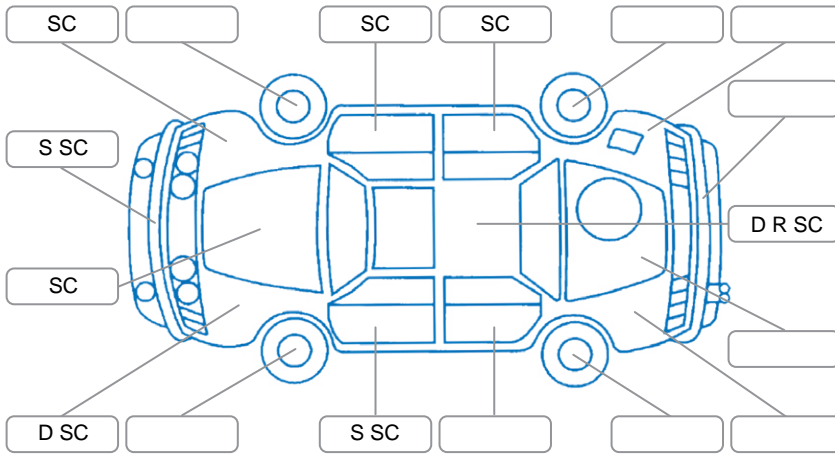

Report ID:	25,882,878	Version:	1
Created:	08 Apr 2026		

Make:	Nissan	Model:	Navara
Body Style:	Utility	Year:	2019
Rego No.:	LWT660	Rego Expiry:	01 Apr 2027
WoF Expiry:	05 Jan 2027	Odometer:	289,492 Kms
Good No.:	25882878	VIN:	MNTBB4D23A0001288
Next Service:		Service History:	No

**Key**  
 S = Scratch    R = Rust    C = Crack    \* = Decals    W = Significant scuffs  
 D = Dent    PT = Paint defect    P = Pin dent    SC = Stone Chips

Note: some defects and blemishes may not be displayed in the diagram

### Under Carriage and Under Bonnet Inspection Comments

Oil leak lower engine Area.