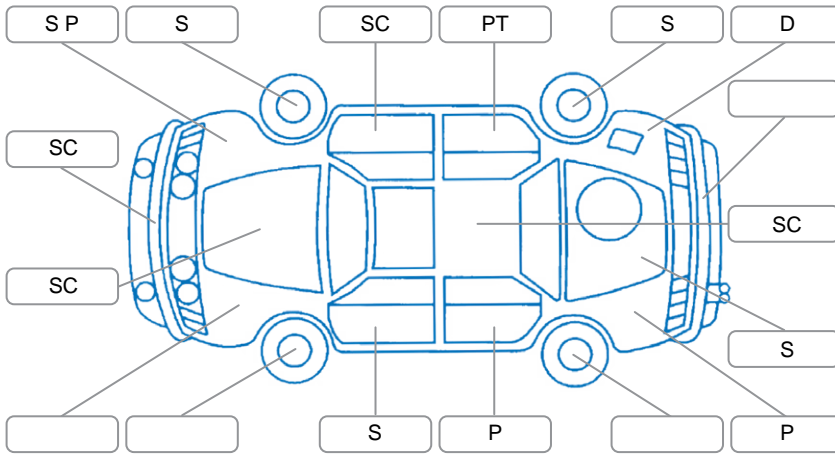

Report ID:	25,882,850	Version:	2
Created:	16 Apr 2026		

Make:	Holden	Model:	Commodore
Body Style:	Sedan	Year:	2017
Rego No.:	NDC404	Rego Expiry:	06 Aug 2026
WoF Expiry:	30 Apr 2027	Odometer:	188,571 Kms
Good No.:	25882850	VIN:	6G1FB5E30GL257569
Next Service:	198000	Service History:	No

Key

S = Scratch R = Rust C = Crack * = Decals W = Significant scuffs
 D = Dent PT = Paint defect P = Pin dent SC = Stone Chips

Note: some defects and blemishes may not be displayed in the diagram

Body Inspection Comments