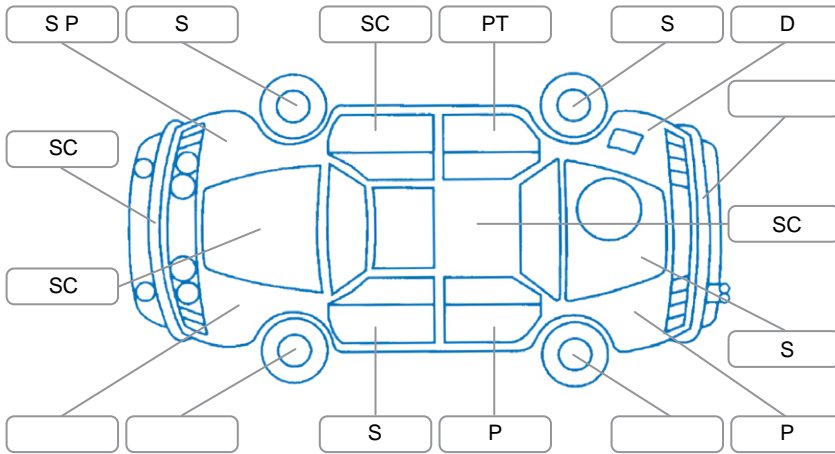

Report ID:	25,882,850	Version:	1
Created:	07 Apr 2026		

Make:	Holden	Model:	Commodore
Body Style:	Sedan	Year:	2017
Rego No.:	NDC404	Rego Expiry:	06 Aug 2026
WoF Expiry:	07 Feb 2027	Odometer:	188,546 Kms
Good No.:	25882850	VIN:	6G1FB5E30GL257569
Next Service:	198000	Service History:	No

**Key**  
 S = Scratch    R = Rust    C = Crack    \* = Decals    W = Significant scuffs  
 D = Dent    PT = Paint defect    P = Pin dent    SC = Stone Chips

Note: some defects and blemishes may not be displayed in the diagram