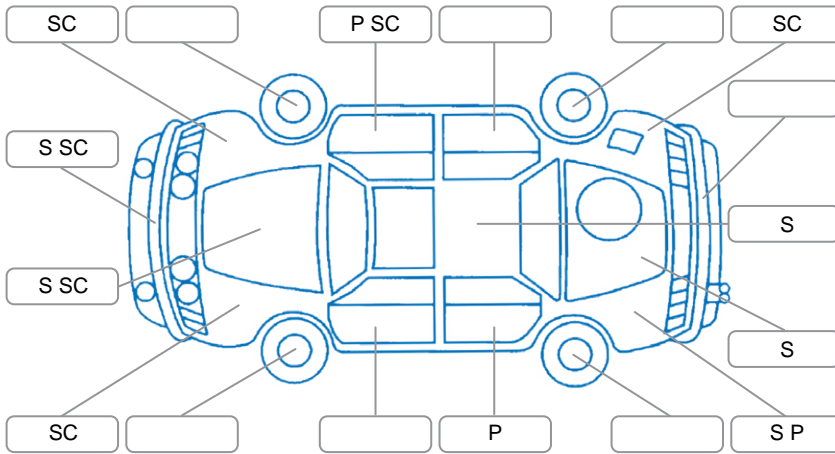

Report ID:	25,882,832	Version:	1
Created:	02 Apr 2026		

Make:	Mazda	Model:	Bt-50
Body Style:	Utility	Year:	2022
Rego No.:	PMM9	Rego Expiry:	28 Sep 2026
WoF Expiry:	29 Sep 2026	Odometer:	66,565 Kms
Good No.:	25882832	VIN:	MP2TFS40JNT028685
Next Service:	75000	Service History:	No

Key
 S = Scratch R = Rust C = Crack * = Decals W = Significant scuffs
 D = Dent PT = Paint defect P = Pin dent SC = Stone Chips

Note: some defects and blemishes may not be displayed in the diagram

Body Inspection Comments

W/Screen Chip Right side lower corner x 1 ,

Conditions During Body Inspection

Dry

Under Carriage and Under Bonnet Inspection Comments

Interior Comments

Seats:	Good
Carpets:	Average
Panels:	Average
Dashboard:	Good