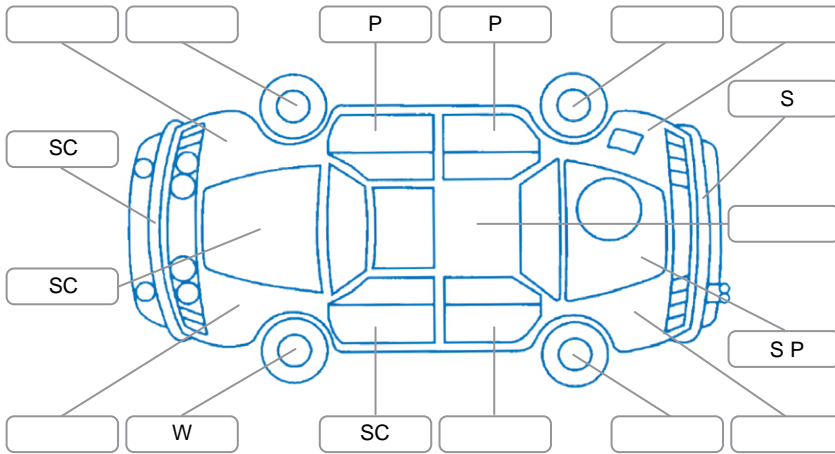

Report ID:	25,882,809	Version:	2
Created:	09 Apr 2026		

Make:	Polestar	Model:	Polestar 2
Body Style:	Hatchback	Year:	2022
Rego No.:	PPA437	Rego Expiry:	02 May 2026
WoF Expiry:	03 Nov 2026	Odometer:	90,339 Kms
Good No.:	25882809	VIN:	YSMVSEGA5PL130199
Next Service:	93000	Service History:	No

### Key

S = Scratch    R = Rust    C = Crack    \* = Decals    W = Significant scuffs  
 D = Dent    PT = Paint defect    P = Pin dent    SC = Stone Chips

Note: some defects and blemishes may not be displayed in the diagram

### Under Carriage and Under Bonnet Inspection Comments

R/F Tyre worn inner Shoulder,