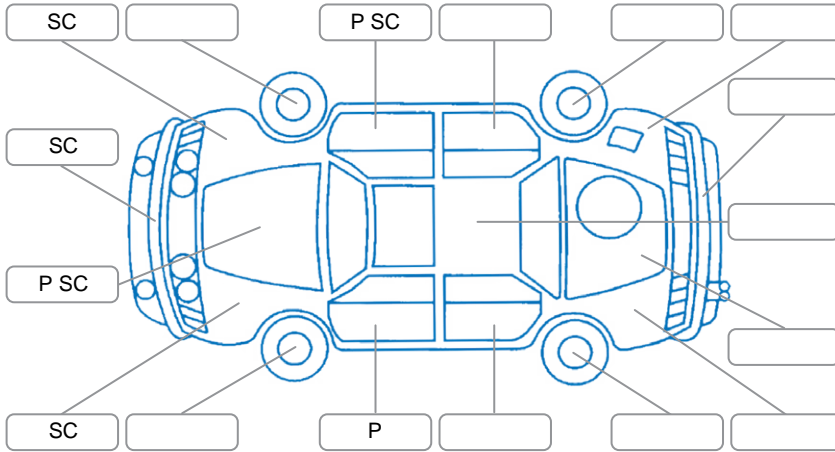

Report ID:	25,882,799	Version:	1
Created:	02 Apr 2026		

Make:	Ford	Model:	Ranger
Body Style:	Utility	Year:	2021
Rego No.:	NWC61	Rego Expiry:	08 Nov 2026
WoF Expiry:	03 Nov 2026	Odometer:	73,983 Kms
Good No.:	25882799	VIN:	MNAUM2F50MW171426
Next Service:	87000	Service History:	Yes

Key

S = Scratch R = Rust C = Crack * = Decals W = Significant scuffs
 D = Dent PT = Paint defect P = Pin dent SC = Stone Chips

Note: some defects and blemishes may not be displayed in the diagram

Body Inspection Comments

W/Screen crack right side middle outer , Fuse Box cover inside missing,

Conditions During Body Inspection

Dry

Under Carriage and Under Bonnet Inspection Comments

Minor surface rust on under body of Vehicle.