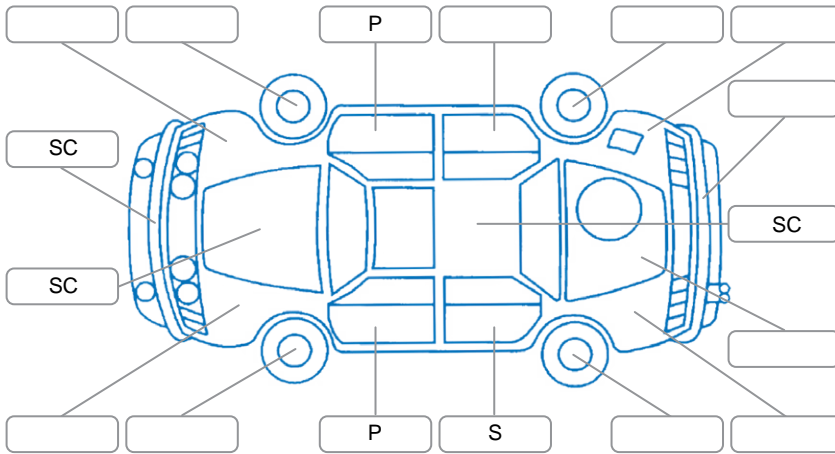

Report ID:	25,882,781	Version:	2
Created:	07 Apr 2026		

Make:	KIA	Model:	Sorento
Body Style:	SUV	Year:	2023
Rego No.:	PRL403	Rego Expiry:	08 Jul 2026
WoF Expiry:	21 Apr 2027	Odometer:	106,175 Kms
Good No.:	25882781	VIN:	KNARH81BWN5159230
Next Service:	109436	Service History:	Yes

**Key**  
 S = Scratch    R = Rust    C = Crack    \* = Decals    W = Significant scuffs  
 D = Dent    PT = Paint defect    P = Pin dent    SC = Stone Chips

Note: some defects and blemishes may not be displayed in the diagram