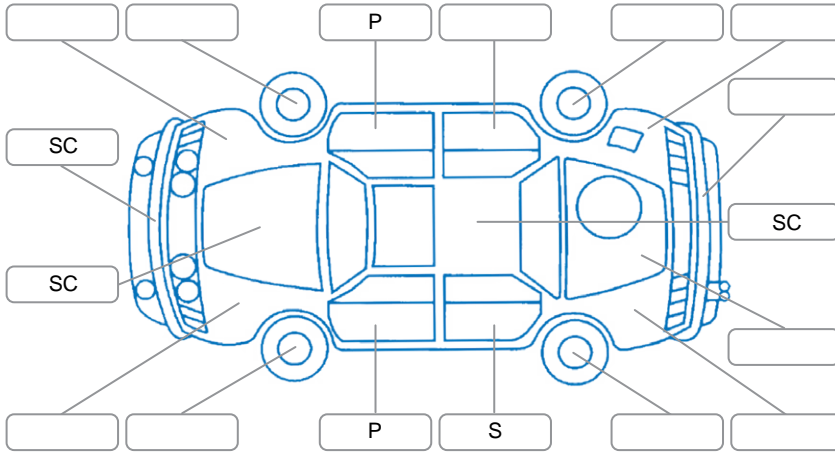

Report ID:	25,882,781	Version:	1
Created:	27 Mar 2026		

Make:	KIA	Model:	Sorento
Body Style:	SUV	Year:	2023
Rego No.:	PRL403	Rego Expiry:	08 Jul 2026
WoF Expiry:	04 Jun 2026	Odometer:	106,169 Kms
Good No.:	25882781	VIN:	KNARH81BWN5159230
Next Service:	109436	Service History:	Yes

Key

S = Scratch R = Rust C = Crack * = Decals W = Significant scuffs
 D = Dent PT = Paint defect P = Pin dent SC = Stone Chips

Note: some defects and blemishes may not be displayed in the diagram

Body Inspection Comments