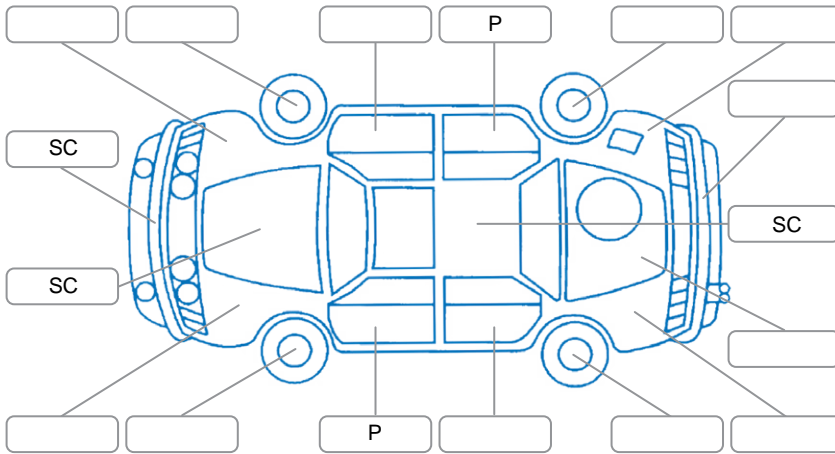

Report ID:	25,882,734	Version:	1
Created:	26 Mar 2026		

Make:	Ford	Model:	Ranger
Body Style:	Utility	Year:	2019
Rego No.:	MQH806	Rego Expiry:	22 Sep 2026
WoF Expiry:	16 Dec 2026	Odometer:	29,971 Kms
Good No.:	25882734	VIN:	MPBUMFF50KX256612
Next Service:	41000	Service History:	Yes

Key
 S = Scratch R = Rust C = Crack * = Decals W = Significant scuffs
 D = Dent PT = Paint defect P = Pin dent SC = Stone Chips

Note: some defects and blemishes may not be displayed in the diagram

Body Inspection Comments

Rear seat Belt centre Frayed .

Conditions During Body Inspection Dry

Under Carriage and Under Bonnet Inspection Comments

Surface rust on under body of Vehicle.

Interior Comments

Seats:	Good
Carpets:	Good
Panels:	Good
Dashboard:	Good