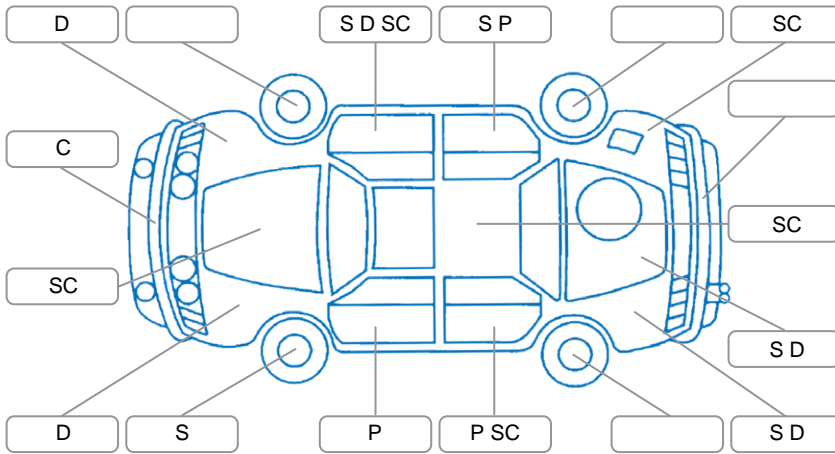

Report ID:	25,882,710	Version:	1
Created:	23 Mar 2026		

Make:	Toyota	Model:	Hiace
Body Style:	Van	Year:	2021
Rego No.:	NJM659	Rego Expiry:	17 Jun 2026
WoF Expiry:	10 Oct 2026	Odometer:	70,911 Kms
Good No.:	25882710	VIN:	JTFTA3AP908022840
Next Service:	75300	Service History:	No

Key

S = Scratch R = Rust C = Crack * = Decals W = Significant scuffs
 D = Dent PT = Paint defect P = Pin dent SC = Stone Chips

Note: some defects and blemishes may not be displayed in the diagram

Body Inspection Comments

R/F Door Mirror Broken,

Conditions During Body Inspection

Dry

Under Carriage and Under Bonnet Inspection Comments

Interior Comments

Seats:	Average
Carpets:	Average
Panels:	Average
Dashboard:	Good

General Comments