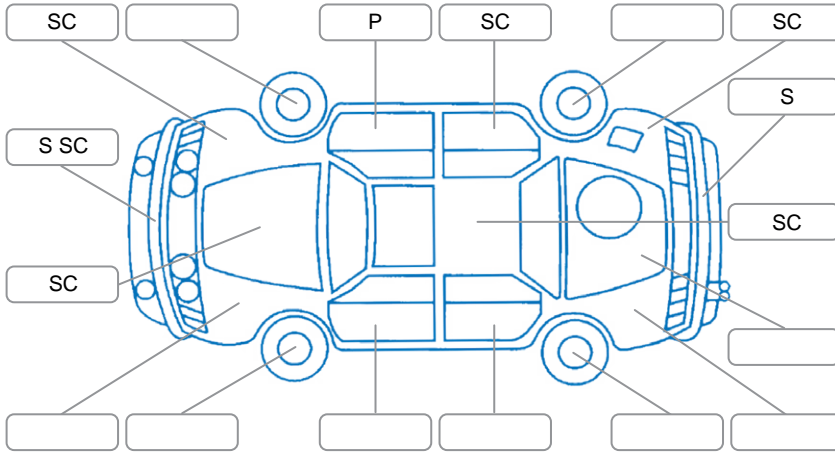

Report ID:	25,882,625	Version:	2
Created:	01 Apr 2026		

Make:	Hyundai	Model:	Santa FE
Body Style:	SUV	Year:	2021
Rego No.:	RFF6	Rego Expiry:	13 Oct 2026
WoF Expiry:	15 Apr 2027	Odometer:	160,716 Kms
Good No.:	25882625	VIN:	KMHS281CSLU314342
Next Service:	163000	Service History:	Yes

Key

S = Scratch R = Rust C = Crack * = Decals W = Significant scuffs
 D = Dent PT = Paint defect P = Pin dent SC = Stone Chips

Note: some defects and blemishes may not be displayed in the diagram

Body Inspection Comments