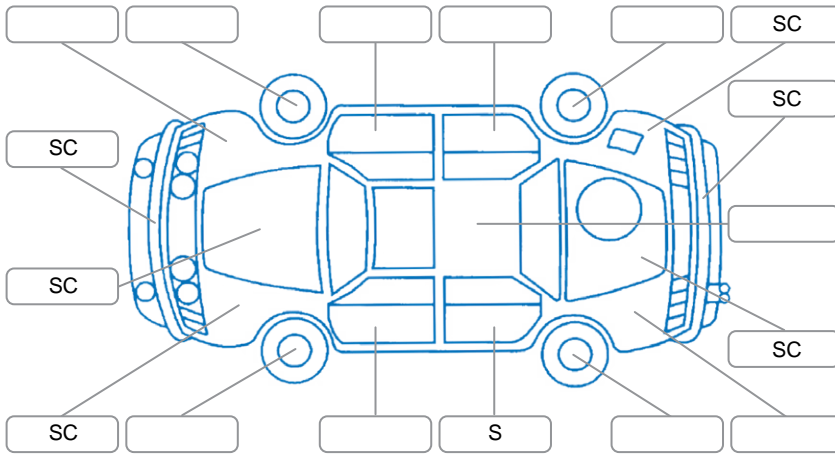

Report ID:	25,882,192	Version:	2
Created:	19 Mar 2026		

Make:	Ssangyong	Model:	G4 Rexton
Body Style:	SUV	Year:	2023
Rego No.:	PTD734	Rego Expiry:	28 Feb 2026
WoF Expiry:	28 Nov 2026	Odometer:	41,355 Kms
Good No.:	25882192	VIN:	KPT50B1ESNP084755
Next Service:	51000	Service History:	No

Key
 S = Scratch R = Rust C = Crack * = Decals W = Significant scuffs
 D = Dent PT = Paint defect P = Pin dent SC = Stone Chips

Note: some defects and blemishes may not be displayed in the diagram

Body Inspection Comments

Conditions During Body Inspection: Dry

Under Carriage and Under Bonnet Inspection Comments

Interior Comments

Seats:	Good
Carpets:	Good
Panels:	Good
Dashboard:	Good

General Comments

Road Conditions During Test Drive	Dry		
Engine Timing Mechanism	Timing Chain		
Evidence of Cam Belt Replacement	<input type="checkbox"/> Yes	<input type="checkbox"/> No	Kms
Inspected by:	Liam Walls		
Published by:	Jeremy Hutchings		
Inspection Date:	16 Feb 2026		