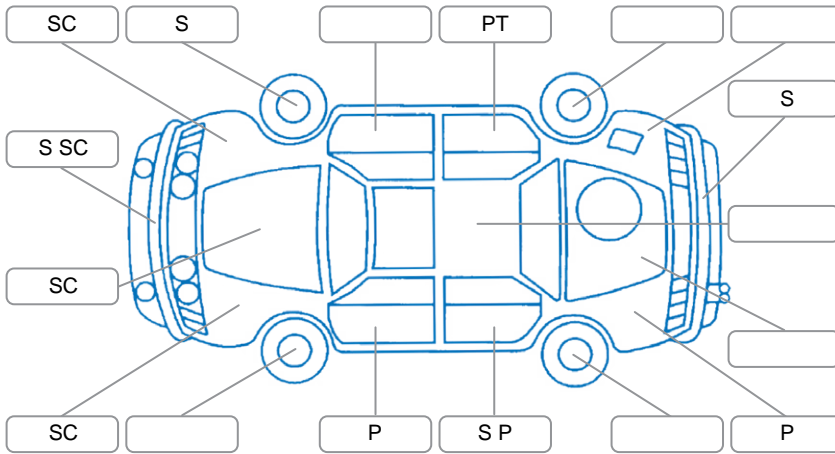

Report ID:	25,881,836	Version:	2
Created:	15 May 2026		

Make:	Lexus	Model:	LS600H
Body Style:	Sedan	Year:	2010
Rego No.:	MJZ84	Rego Expiry:	06 Jun 2026
WoF Expiry:	29 May 2027	Odometer:	154,393 Kms
Good No.:	25881836	VIN:	7AT0B015X18009441
Next Service:	163000	Service History:	No

Key
 S = Scratch R = Rust C = Crack * = Decals W = Significant scuffs
 D = Dent PT = Paint defect P = Pin dent SC = Stone Chips

Note: some defects and blemishes may not be displayed in the diagram

Body Inspection Comments

Conditions During Body Inspection: Dry

Under Carriage and Under Bonnet Inspection Comments

Interior Comments

Seats:	Average
Carpets:	Average
Panels:	Average
Dashboard:	Good

General Comments

Road Conditions During Test Drive	Dry	
Engine Timing Mechanism	Unknown	
Evidence of Cam Belt Replacement	<input type="checkbox"/> Yes <input type="checkbox"/> No	Kms
Inspected by:	Chris Buckley	
Published by:	Liam Walls	
Inspection Date:	14 Jan 2026	