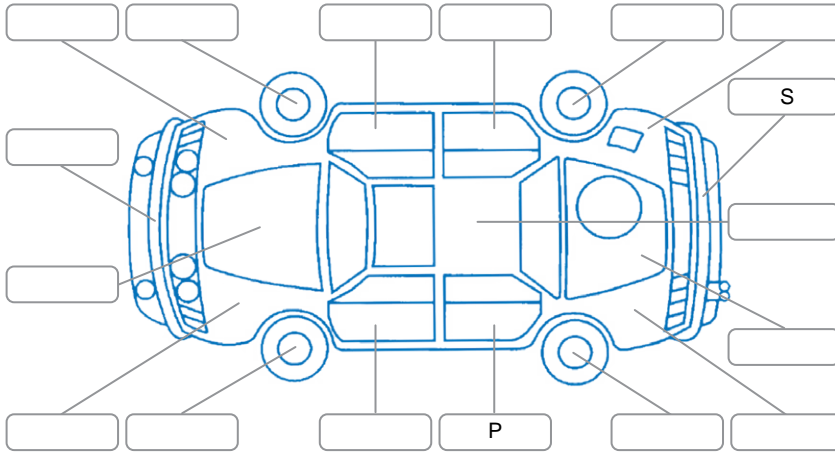

Report ID:	25,869,477	Version:	3
Created:	10 Jun 2026		

Make:	Toyota	Model:	Fortuner
Body Style:	SUV	Year:	2022
Rego No.:	PKJ495	Rego Expiry:	10 Aug 2026
WoF Expiry:	24 Jun 2027	Odometer:	113,775 Kms
Good No.:	25869477	VIN:	MR0BA3FS801130572
Next Service:	123500	Service History:	Yes

**Key**

S = Scratch    R = Rust    C = Crack    \* = Decals    W = Significant scuffs  
 D = Dent    PT = Paint defect    P = Pin dent    SC = Stone Chips

Note: some defects and blemishes may not be displayed in the diagram