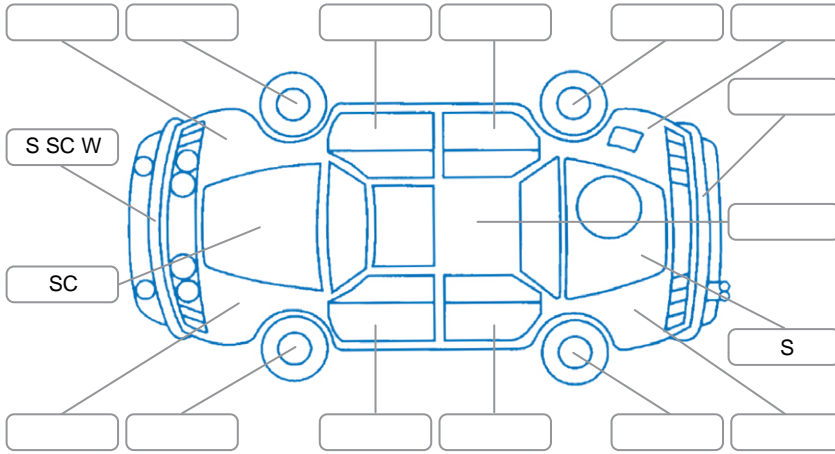

Report ID:	25,869,465	Version:	3
Created:	26 May 2026		

Make:	Ford	Model:	Ranger
Body Style:	Utility	Year:	2022
Rego No.:	RSD422	Rego Expiry:	02 Sep 2026
WoF Expiry:	03 Mar 2027	Odometer:	148,971 Kms
Good No.:	25869465	VIN:	MPBUMFF60MX377118
Next Service:	156000	Service History:	Yes

Key

S = Scratch R = Rust C = Crack * = Decals W = Significant scuffs
 D = Dent PT = Paint defect P = Pin dent SC = Stone Chips

Note: some defects and blemishes may not be displayed in the diagram

Body Inspection Comments